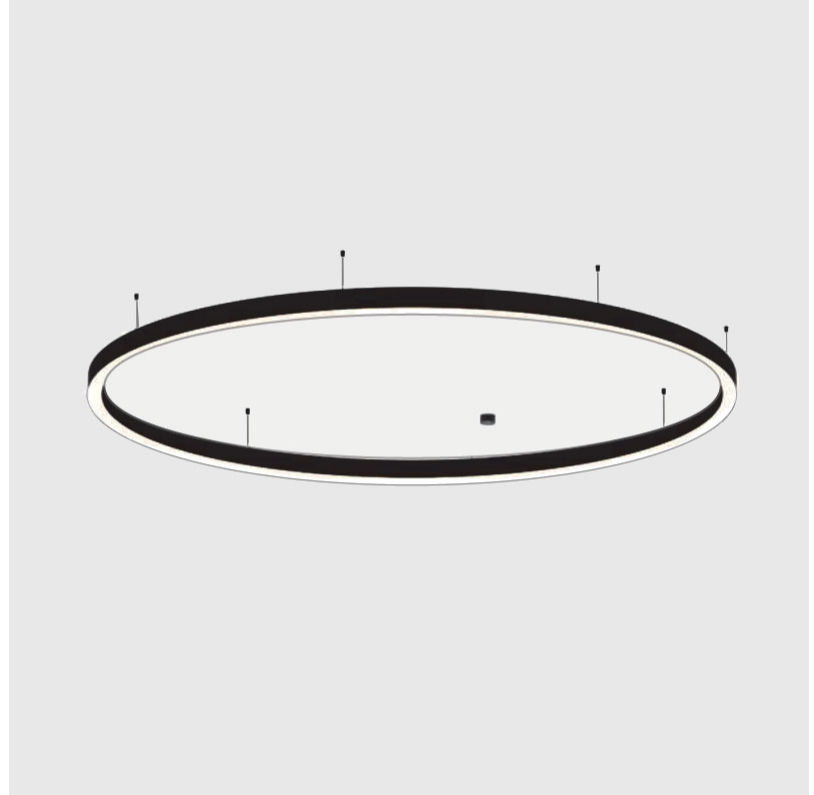

GENERAL

Series: Glorious
Subseries: Glorious Slim
Brand: Prolicht
Division: Architectural
Mounting Type: Suspension
Mounting Location: Ceiling
Subcategory: Ambient

PHYSICAL

Shape: Round
Diameter (mm): 3000
Diameter (in): 118 1/8
Depth (mm): 90
Depth (in): 3 9/16
Max. Overall Height (mm): 2090
Max. Overall Height (in): 82 5/16
Light Distribution: Direct
Weight (kg): 27.55
Weight (lbs): 60.75
Diffuser: [PMMA - Opal or Micro-Prism](#)
Fixture Finish: [SSR / BKV / CWI / CRY / HAB / UFT / ITA / RUA / FTG / MYG / LOD / PUS / FRO / FUP / KIA / POP / BLS / SPG / MEY / GOH / GUM / CHC / COM / ABZ / JAG / OBR / MOS / ROR](#)
Fixture Material: Aluminum
Cable Details: 2000mm or 6000mm Transparent Cable

ELECTRICAL

Lamp Type: LED (Zhaga Standard)
Input Wattage (W): 227.2
Total Output Wattage (W): 192
Dimming: [Tri-Mode (Non-Dimming and Phase Dimming (120Vac only) and 0-10V Dimming)](#)
Driver Included: Yes
Driver Location: Integrated
Driver Type: Constant Current - Universal
Driver Class: Class 2
Input Voltage (V): 120 - 277
Constant Current (MA): 350

LED

Color Temperature (°K): [3000 / 3500 / 4000](#)
Max. Delivered Lumen (lm): 27160 / 27724 / 28290
CRI: >80 CRI
Efficiency (%): 88
Lamp Life (hrs): 50000

OPTICAL

RATINGS AND CERTIFICATIONS

Certified By: Certified for North American Standards
IP rating: IP20