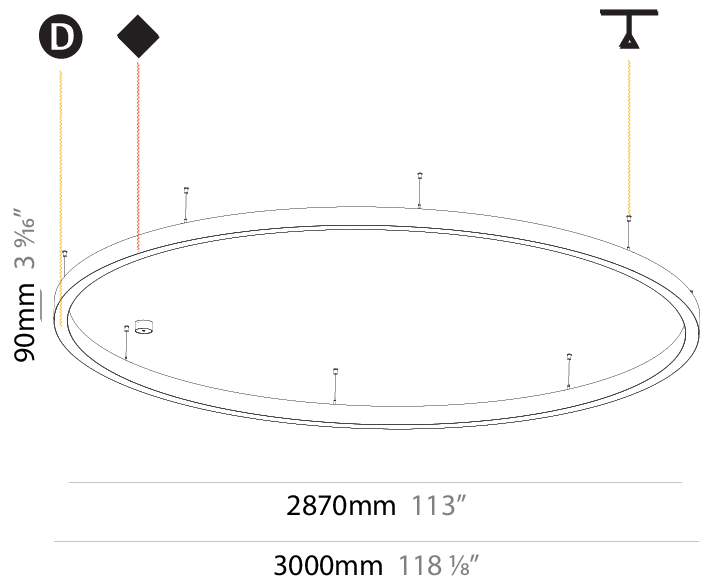

GENERAL

Series: Glorious
Subseries: Glorious Slim
Brand: Prolicht
Division: Architectural
Mounting Type: Suspension
Mounting Location: Ceiling
Subcategory: Ambient

PHYSICAL

Shape: Round
Diameter (mm): 3000
Diameter (in): 118 1/8
Depth (mm): 90
Depth (in): 3 9/16
Max. Overall Height (mm): 2090
Max. Overall Height (in): 82 5/16
Light Distribution: Direct
Weight (kg): 27.55
Weight (lbs): 60.75
Diffuser: [PMMA - Opal or Micro-Prism](#)
Fixture Finish: [SSR / BKV / CWI / CRY / HAB / UFT / ITA / RUA / FTG / MYG / LOD / PUS / FRO / FUP / KIA / POP / BLS / SPG / MEY / GOH / GUM / CHC / COM / ABZ / JAG / OBR / MOS / ROR](#)
Fixture Material: Aluminum
Cable Details: 2000mm or 6000mm Transparent Cable

ELECTRICAL

Lamp Type: LED (Zhaga Standard)
Input Wattage (W): 227.2
Total Output Wattage (W): 192
Dimming: [Tri-Mode (Non-Dimming and Phase Dimming (120Vac only) and 0-10V Dimming)](#)
Driver Included: Yes
Driver Location: Integrated
Driver Type: Constant Current - Universal
Driver Class: Class 2
Input Voltage (V): 120 - 277
Constant Current (MA): 350

LED

Color Temperature (°K): [3000 / 3500 / 4000](#)
Max. Delivered Lumen (lm): 27160 / 27724 / 28290
CRI: >80 CRI
Efficiency (%): 88
Lamp Life (hrs): 50000

OPTICAL

RATINGS AND CERTIFICATIONS

Certified By: Certified for North American Standards
IP rating: IP20