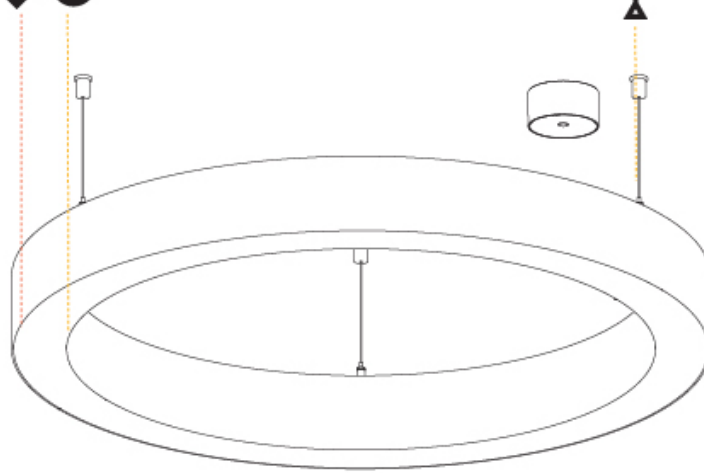

Ø 670mm 26 3/8"

Ø 800mm 31 1/2"

90mm 3 9/16"

PROJECT	_____
TYPE	_____
SPECIFIER	_____
QUANTITY	_____
DATE	_____

For Color / Finish Chart & Symbology see Appendix or product page downloadable area.

°K

Dimming	DP	DV	
	Phase	0-10V	
Color Temperature	30K	35K	°K
	3000K	3500K	
Diffuser	01	02	D
	Opal	Micro-Prism	
Suspension Cable Color and Length	..05	..10	
	2000	6000	